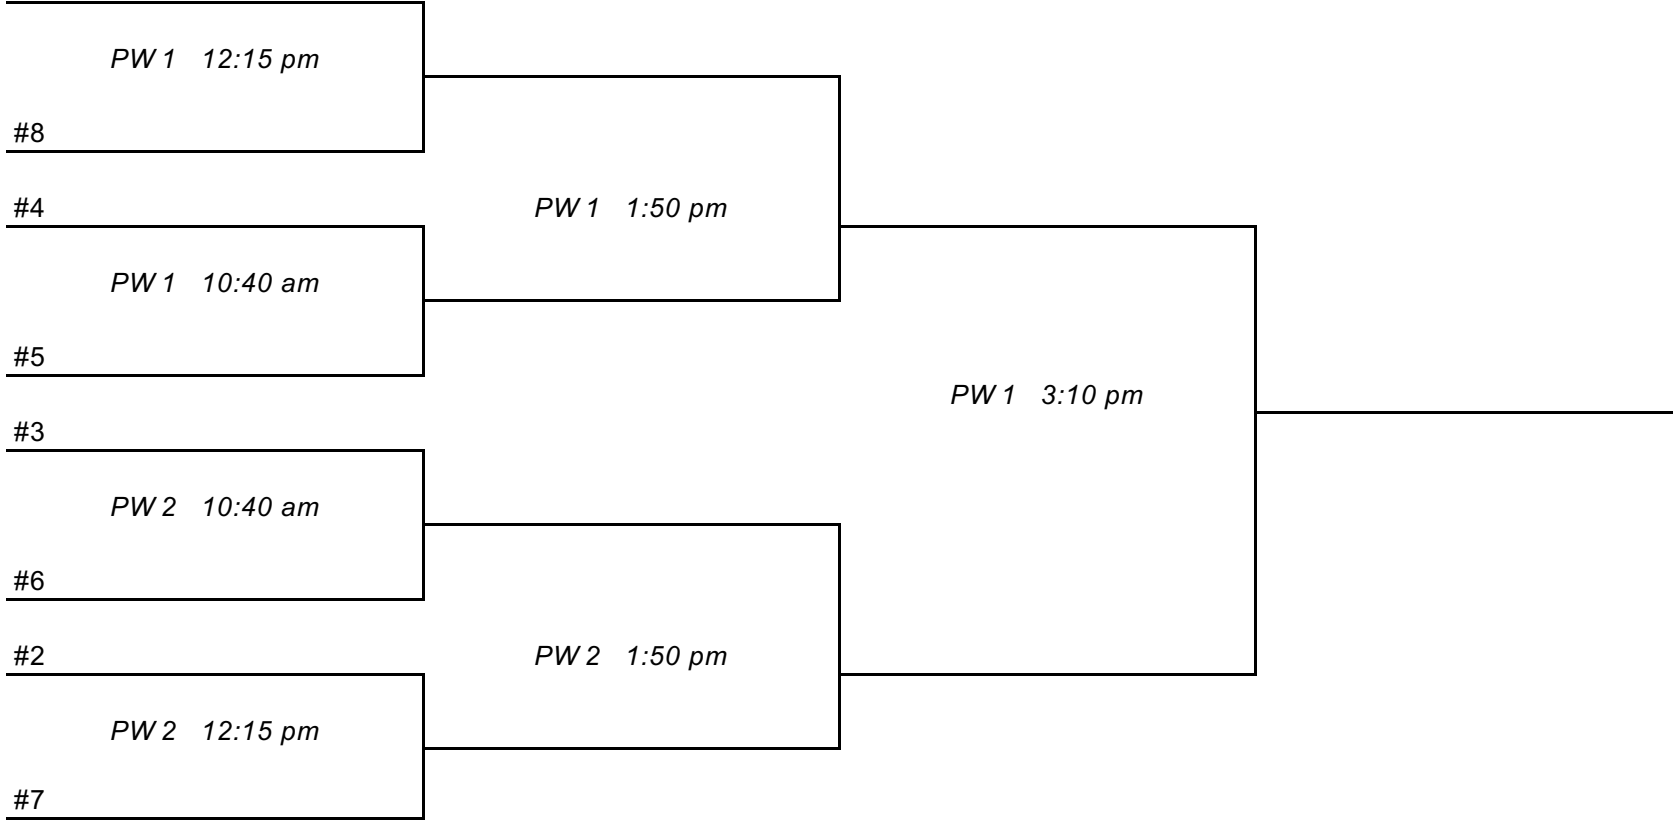

WSM 10U Tournament - SPRING 2023 GOLD BRACKET PLAY

#1

PW 1 12:15 pm

#8

#4

PW 1 10:40 am

#5

#3

PW 2 10:40 am

#6

#2

PW 2 12:15 pm

#7

PW 1 1:50 pm

PW 1 3:10 pm

PW 2 1:50 pm

WSM 10U Tournament - SPRING 2023 SILVER BRACKET PLAY

#9

PW 3 9:20 am

#16

#12

PW 1 9:20 am

#13

#11

PW 2 9:20 am

#14

#10

PW 4 9:20 am

#15

PW 3 12:15 pm

PW 3 1:50 pm

PW 4 12:15 pm