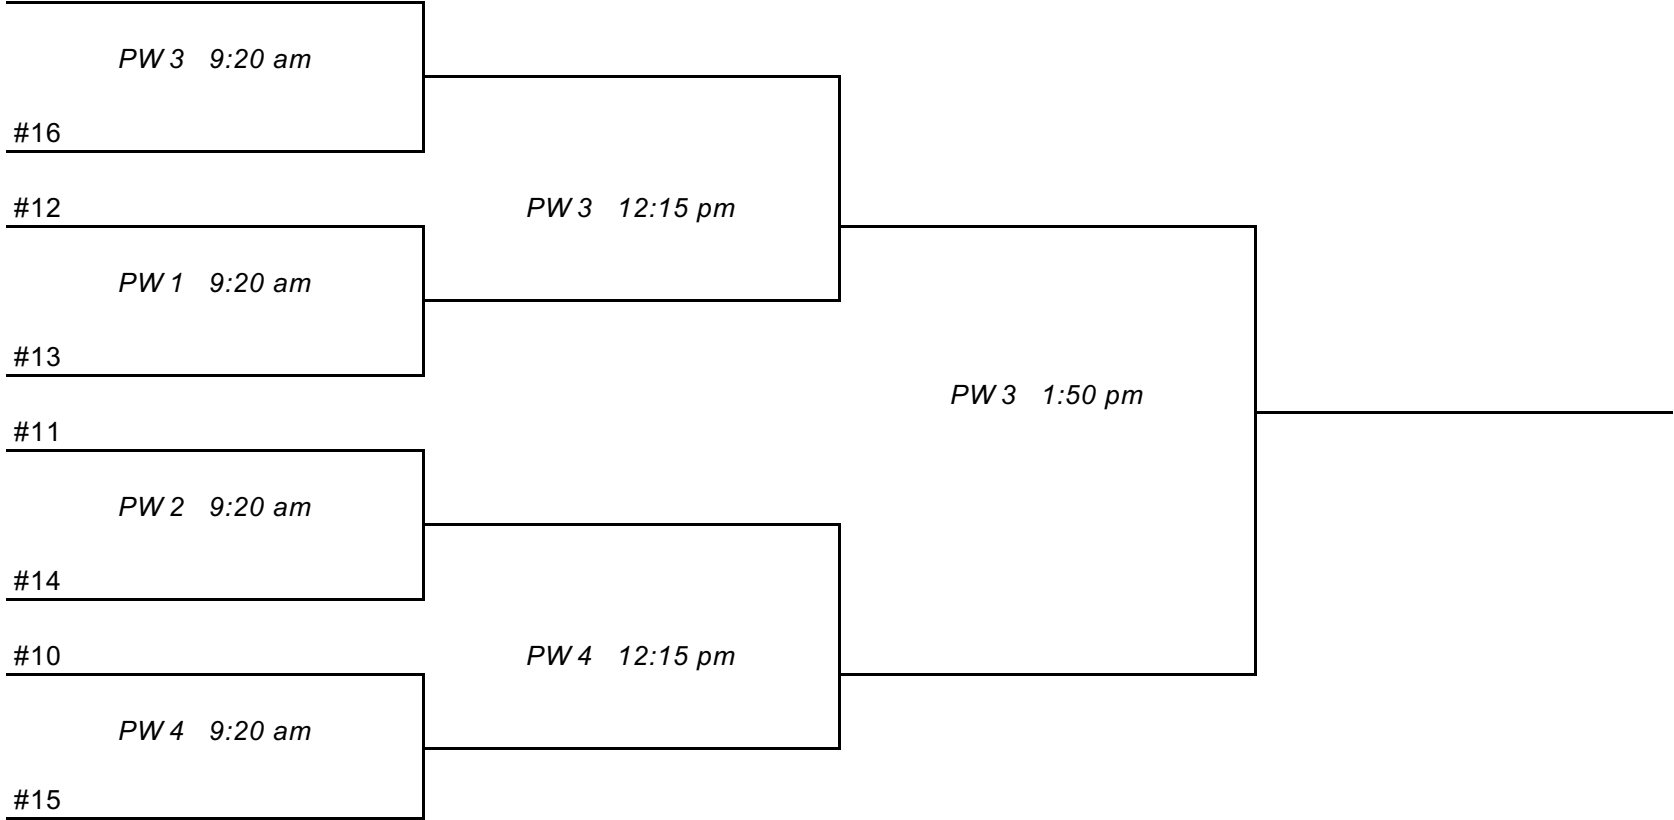

WSM 10U Tournament - SPRING 2023 SILVER BRACKET PLAY

#9

PW 3 9:20 am

#16

#12

PW 1 9:20 am

#13

#11

PW 2 9:20 am

#14

#10

PW 4 9:20 am

#15

PW 3 12:15 pm

PW 3 1:50 pm

PW 4 12:15 pm

WSM 10U Tournament - SPRING 2023 BRONZE BRACKET PLAY